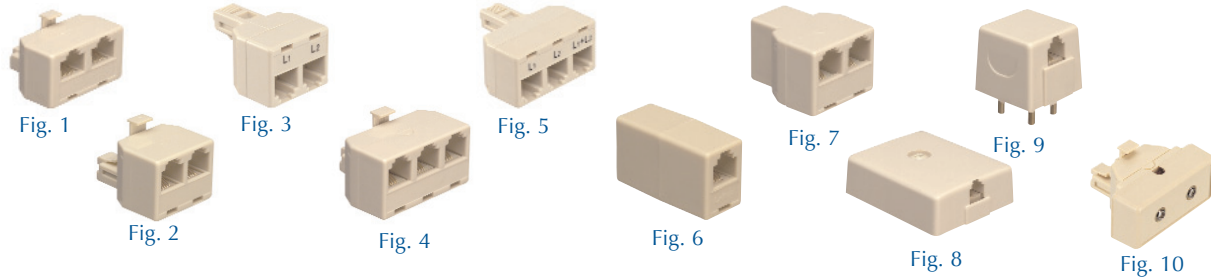

ADAPTERS/COUPLERS

Modular Adapters

Retail Part Number	Bulk Part Number	Figure Number	Male Contact	# Female Jacks	# Female Contacts per Jack	Color	Function
30-9654	30-9654-BU	2	4	2	4	Ivory	Splits a 4 conductor jack into 2, 4 conductor jacks
30-9615	30-9615-BU	2	4	2	4	White	Splits a 4 conductor jack into 2, 4 conductor jacks
30-9647	30-9647-BU	2	6	2	6	Ivory	Splits a 6 conductor jack into 2, 6 conductor jacks
30-9646	30-9646-BU	2	6	2	6	White	Splits a 6 conductor jack into 2, 6 conductor jacks
30-9649	30-9649-BU	1	8	2	8	Ivory	Splits an 8 conductor jack into 2, 8 conductor jacks
30-9648	30-9648-BU	1	8	2	8	White	Splits an 8 conductor jack into 2, 8 conductor jacks
30-9655	-	3	4	2	2x2	Ivory	Converts a 2-line jack into 2 single jacks
30-9656	30-9656-BU	4	4	3	4	Ivory	Splits a 4 conductor jack into 3, 4 conductor jacks
30-9617	30-9617-BU	4	4	3	4	White	Splits a 4 conductor jack into 3, 4 conductor jacks
30-9658	-	5	4	3	1x4, 2x2	Ivory	Converts a 2-line jack into 1-2 combo, and 2 single jacks
30-9663	-	4	6	3	2	Ivory	Splits a 6 conductor jack into 3, 2 conductor jacks
30-9664	-	4	6	3	2	White	Splits a 6 conductor jack into 3, 2 conductor jacks

Modular In-line Couplers

Retail Part Number	Bulk Part Number	Figure Number	Male Contact	# Female JACKS	Color	Function
30-9678	30-9678-BU	6	2	4	Ivory	Reverse - Voice Communications
30-9618	30-9618-BU	6	2	4	White	Reverse - Voice Communications
30-9686	30-9686-BU	6	2	6	Ivory	Reverse - Voice Communications
30-9682	30-9682-BU	6	2	6	Ivory	Straight through - Data Communications
30-9687	30-9687-BU	6	2	6	White	Reverse - Voice Communications
30-9683	30-9683-BU	6	2	6	White	Straight through - Data Communications
30-9688	30-9688-BU	6	2	8	Ivory	Reverse - Voice Communications
30-9684	30-9684-BU	6	2	8	Ivory	Straight through - Data Communications
30-9689	30-9689-BU	6	2	8	White	Reverse - Voice Communications
30-9685	30-9685-BU	6	2	8	White	Straight through - Data Communications